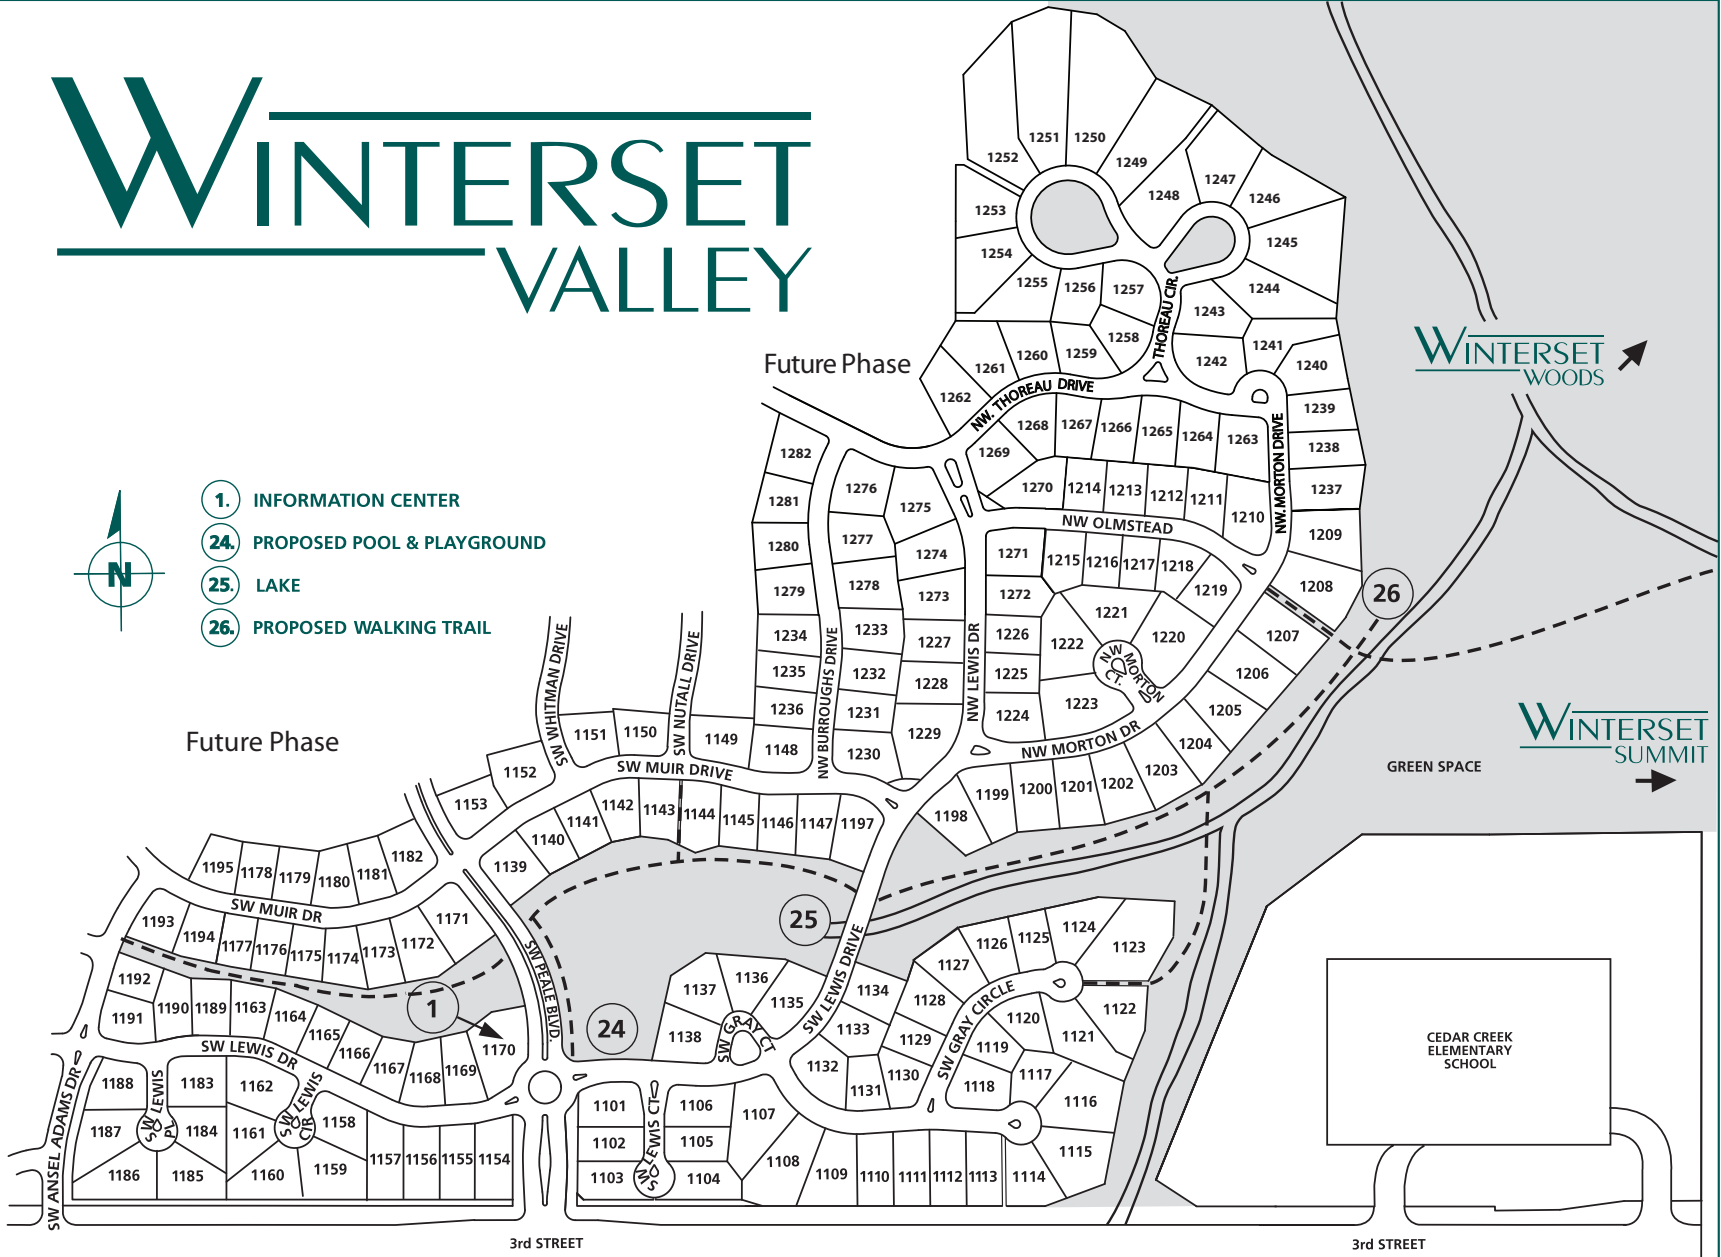

WINTERSET VALLEY

- 1. INFORMATION CENTER
- 24. PROPOSED POOL & PLAYGROUND
- 25. LAKE
- 26. PROPOSED WALKING TRAIL

For more information call Winterset Park at 816.761.9755
 Visit us on the Internet at www.wintersetpark.com

WINTERSET GARDEN

WINTERSET PARK

All lot lines are approximate. Please refer to final plat for exact dimensions.